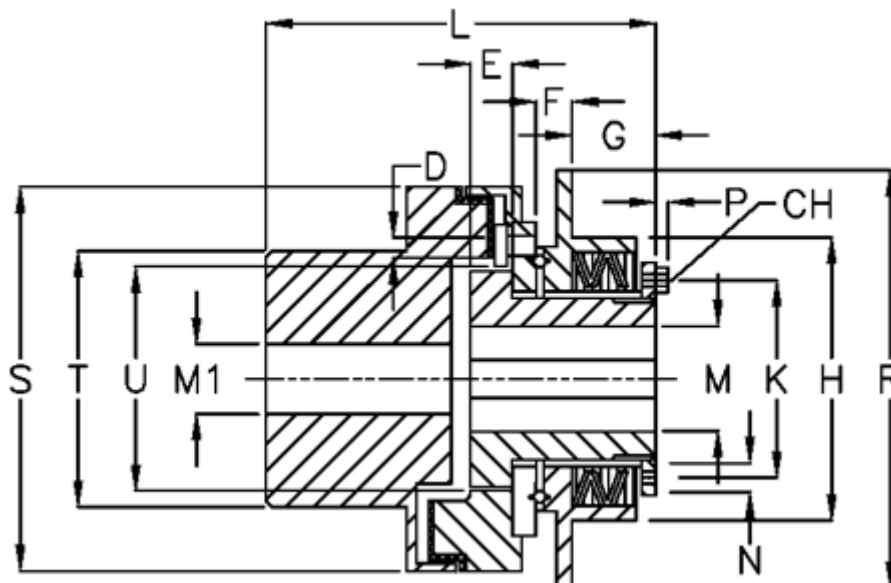

Article number: 46954531

Description: Safeguard mini G 45 S

Measures

D	= 6xM6	L	= 155.0	U = 81
Disc spring mounting	= 5x1S	M1 max	= 60	
Disc spring version	= S - light	M max	= 45	
E	= 22.0	M min	= 18	
F	= 8.0	P	= 4.0	
G	= 35.0	R	= 150	
H	= 114	S	= 128	
K	= 86	T	= 90	